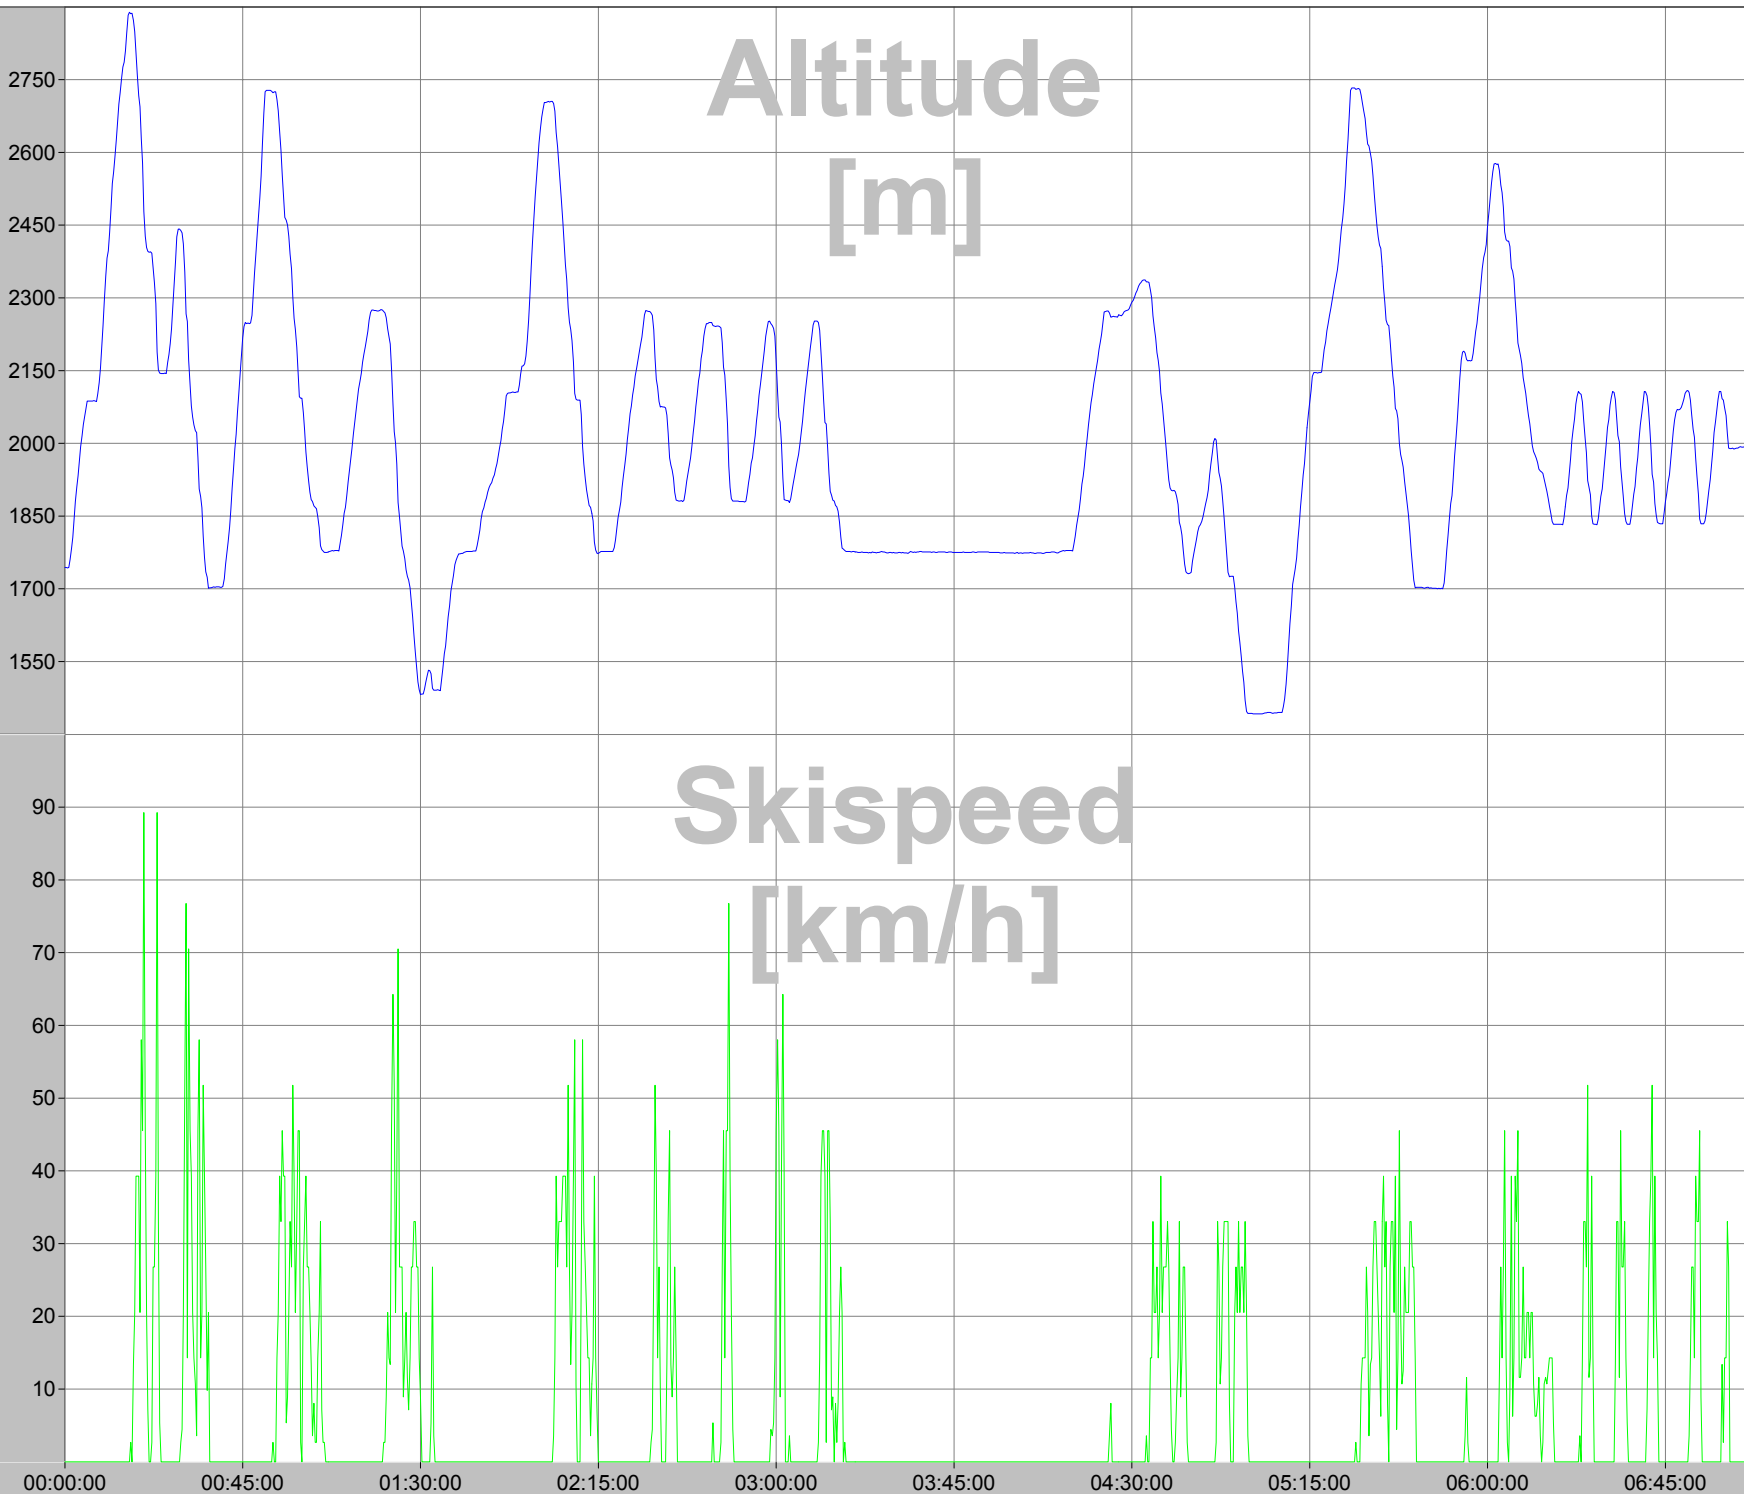

Alti [m]
Start: 1744
Dest: 1993
Diff: 249
Avg: 2015
Max: 2889
Min: 1442

Altitude [m]

Skispeed [km/h]
Start: 2.7
Dest: 26.8
Diff: 24.1
Avg: 23.3
Max: 89.3
Min: 2.7

Skispeed [km/h]

CICIO SPORT

HACtronic

Skwal

Name:
Club:
File:

Rob Verhoeven
files\Trainingen 2003\7 Feb Skwal.tur

Start:
Finish:
Rec-Time:

Les Menuires
07.02.2003, 09:13