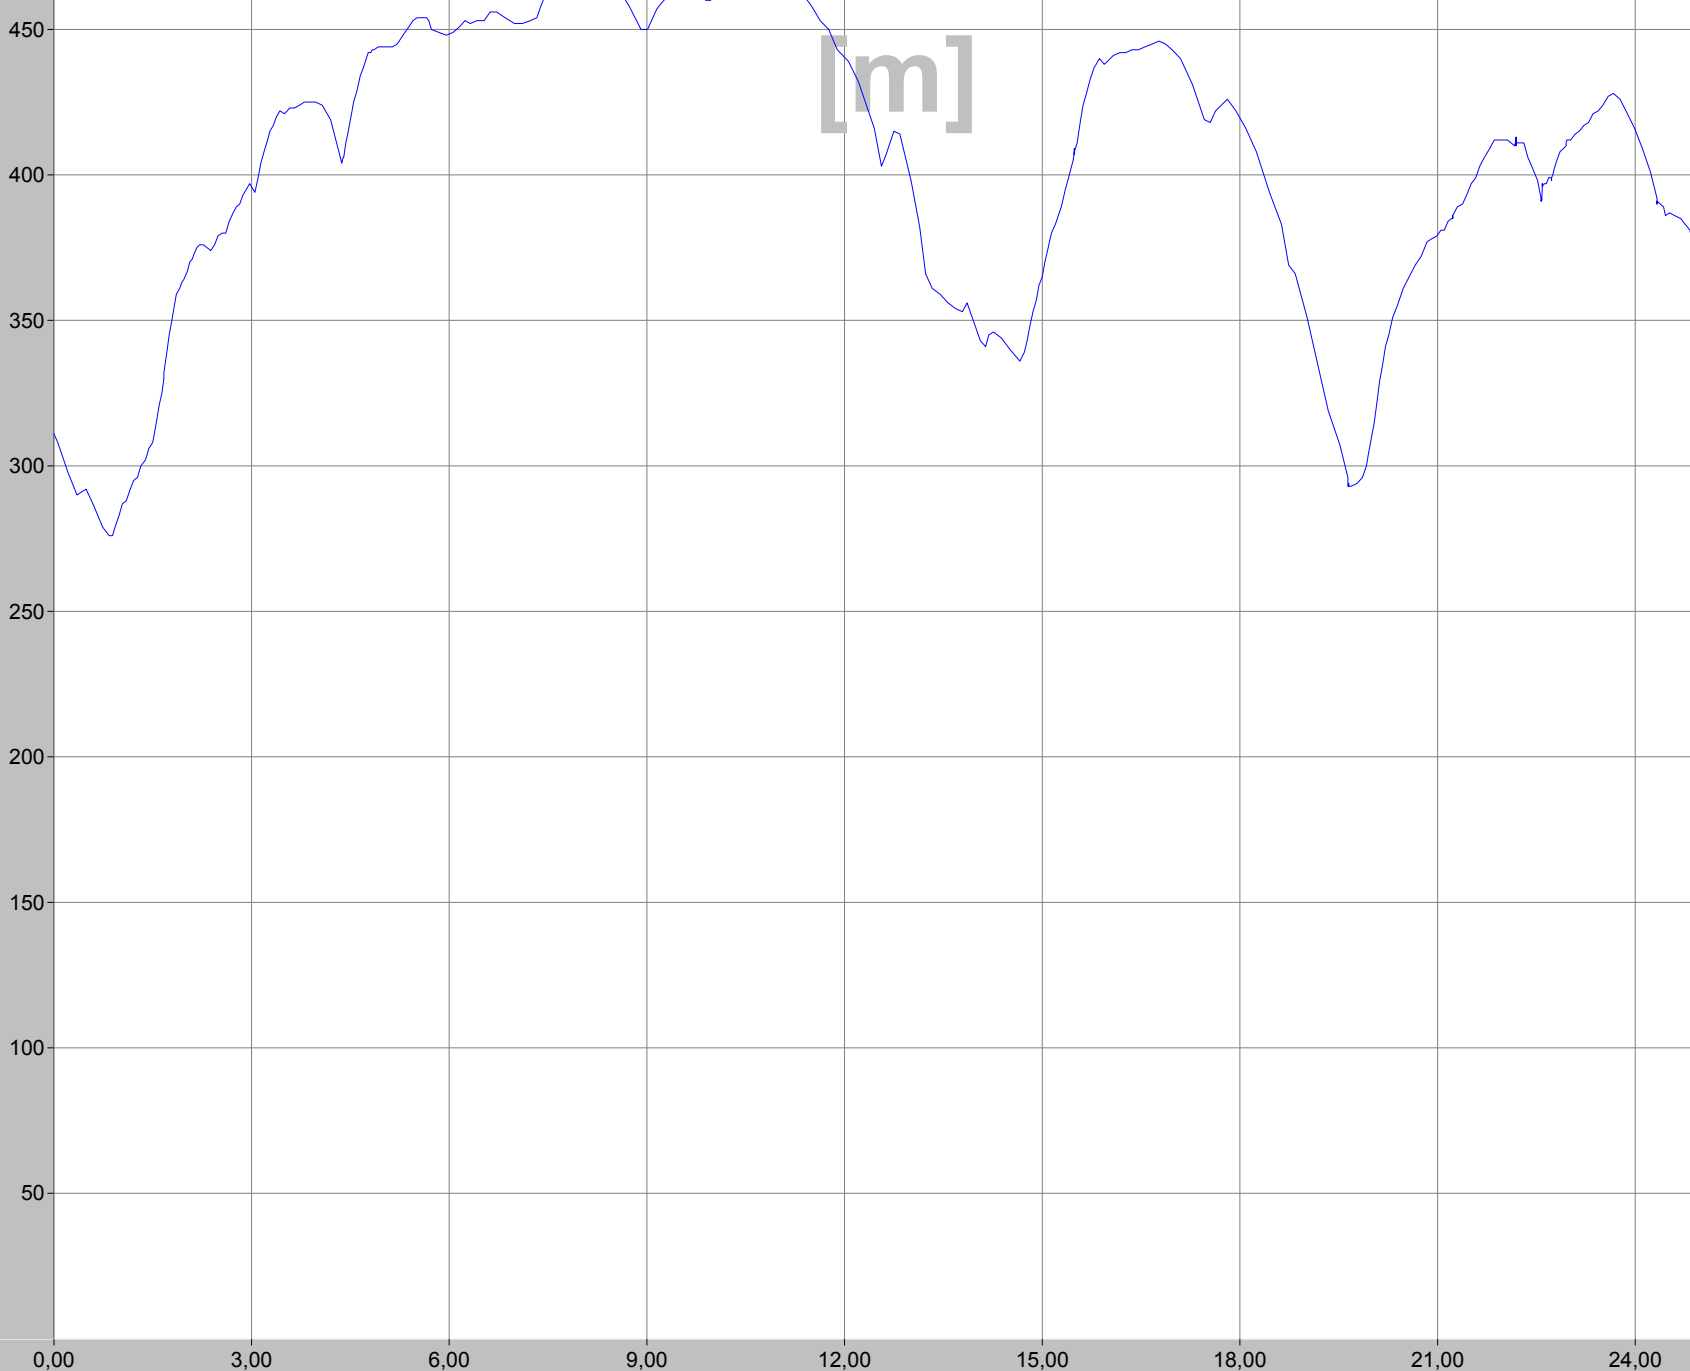

Alti [m]
Start: 311
Dest: 321
Diff: 10
Avg: 399
Max: 474
Min: 276

Altitude [m]

Name:
Club:
File:

Rob Verhoeven
Rob's Hoogteprofielen
rgen_2004127_maart_MTB_Aywaille.dat

Start:
Finish:
Rec-Time:

Kin
27.03.2004, 11:55

HACtronic

Aywaille route blauw 40