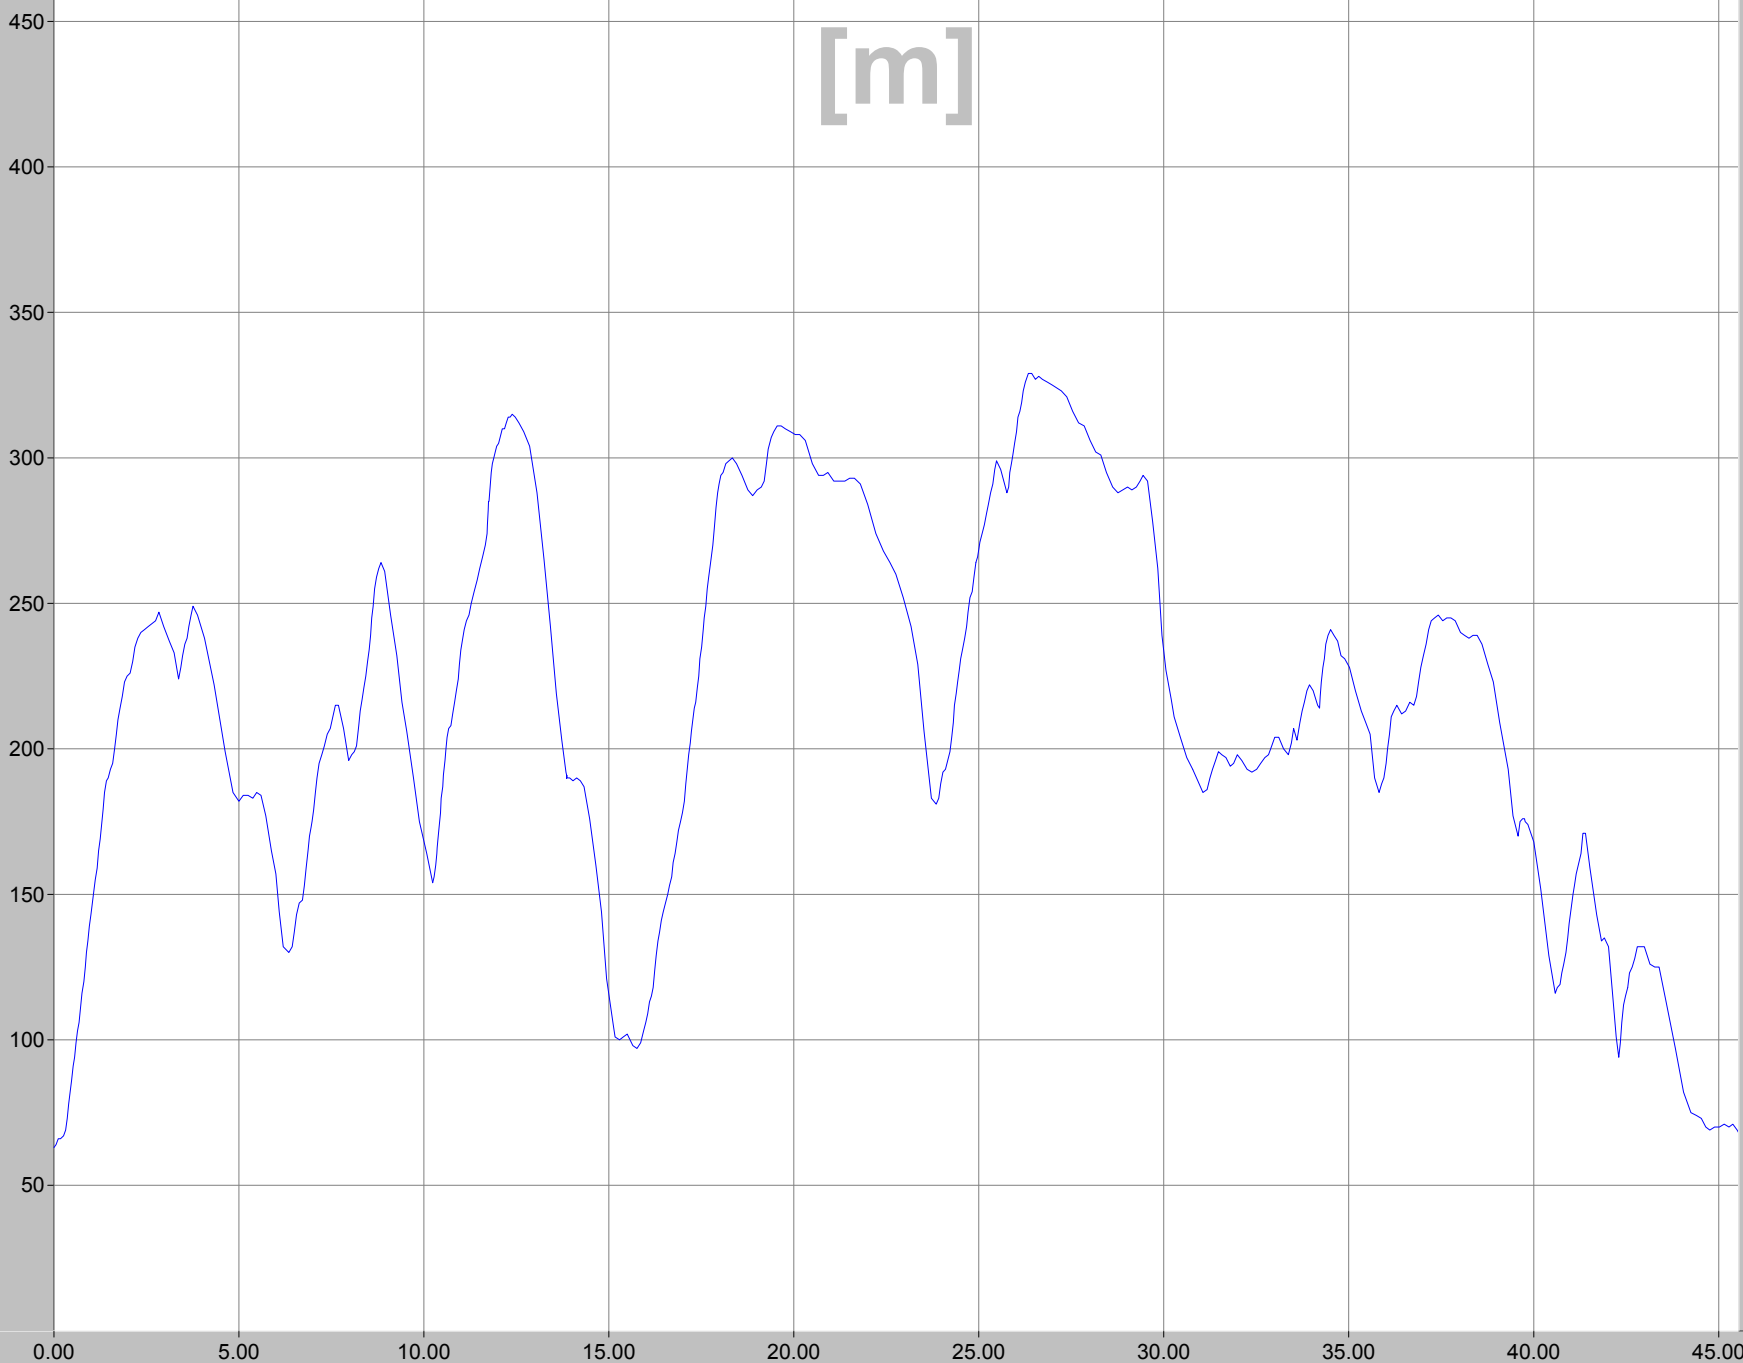

Alti [m]  
Start: 63  
Dest: 68  
Diff: 5  
Avg: 209  
Max: 329  
Min: 63

# Altitude [m]

CICLOSPORT

HACtronic

30 mnt MTB Aywaille

Name:  
Club:  
File:

Iningen 2003130 mnt MTB Aywaille.tur

Start:  
Finish:  
Rec-Time:

Aywaille  
Aywaille  
30.03.2003, 11:50