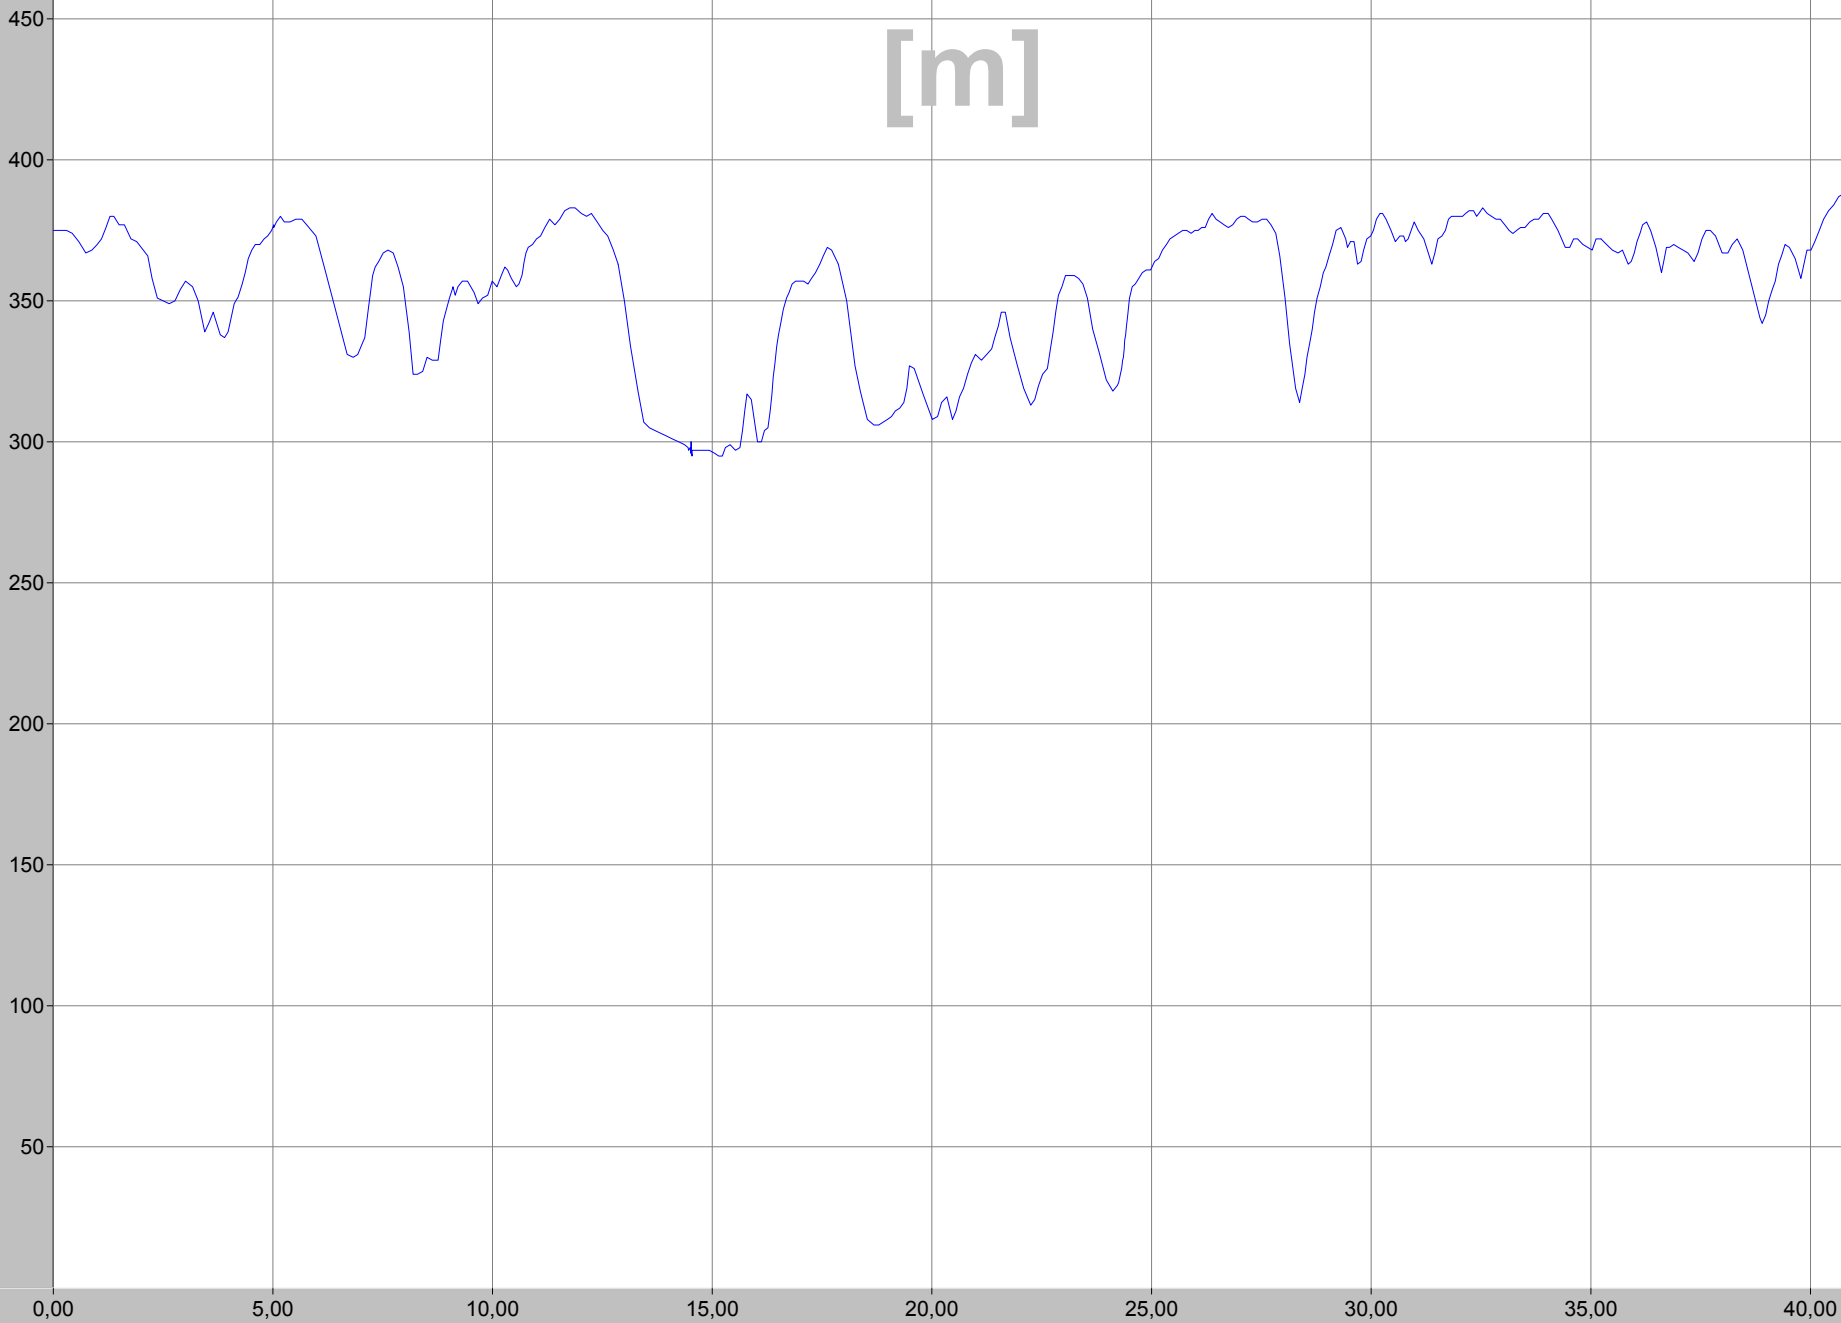

Alti [m]
Start: 375
Dest: 379
Diff: 4
Avg: 353
Max: 388
Min: 295

Altitude [m]

CICLOSPORT

HACtronic

Burdinne gele route

Name: Rob Verhoeven
Club: Rob's Hoogteprofielen
File: tingen 2004\16 okt MTB Burdinne.dat

Start:
Finish:
Rec-Time:

Burdinne
Burdinne
16.10.2004, 11:37

Page:
1 of 1