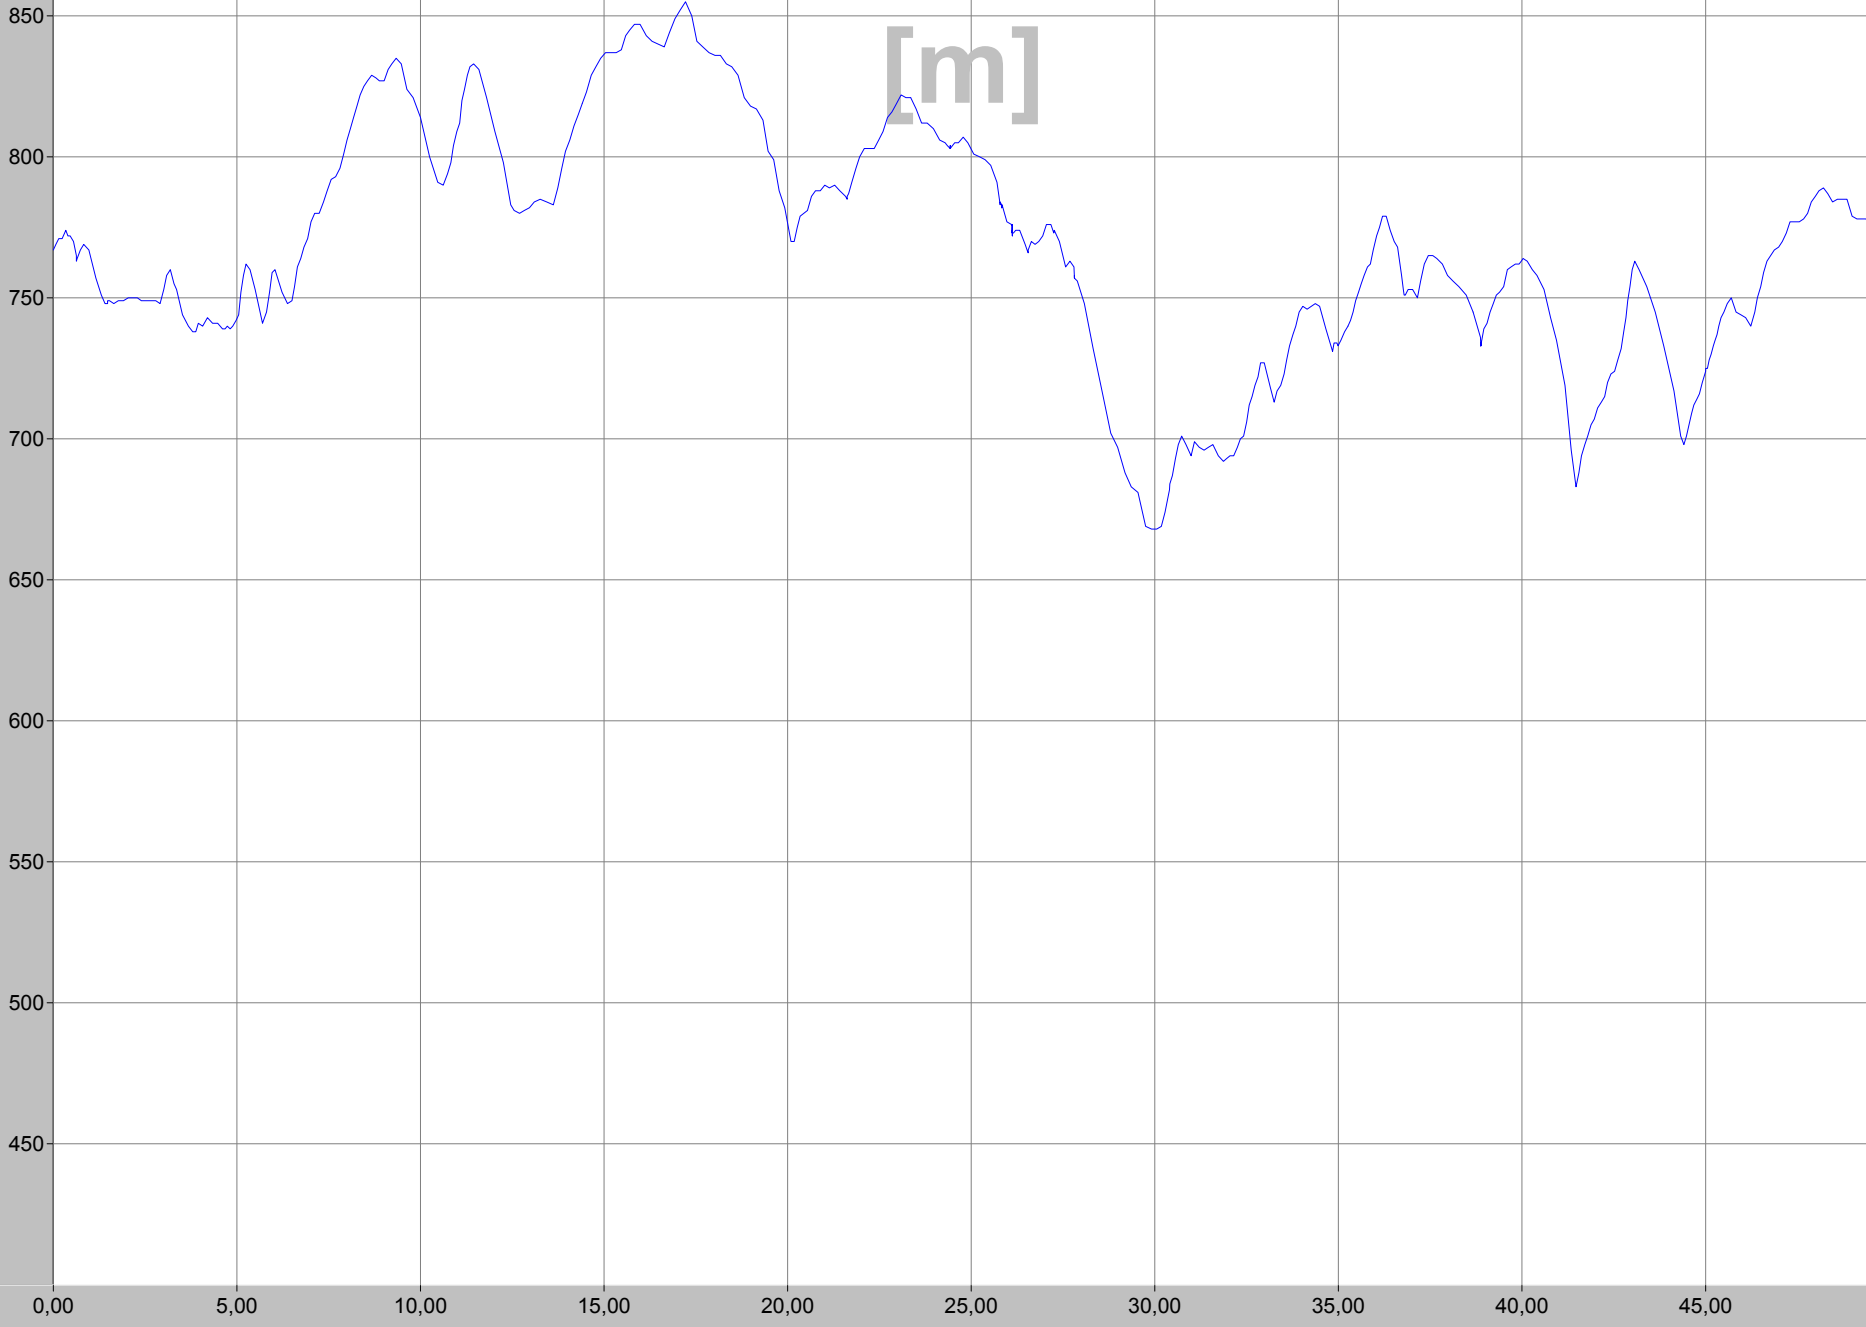

Alti [m]
Start: 767
Dest: 778
Diff: 11
Avg: 766
Max: 855
Min: 668

Altitude [m]

HACtronic

Bütgenbach Route road 3

Name: Rob Verhoeven
Club: an 2005/14 april MTB Bütgenbach.dat
File:

Start:
Finish:
Rec-Time:

Bütgenbach
Bütgenbach
15.04.2005, 22:23

Page:
1 of 1