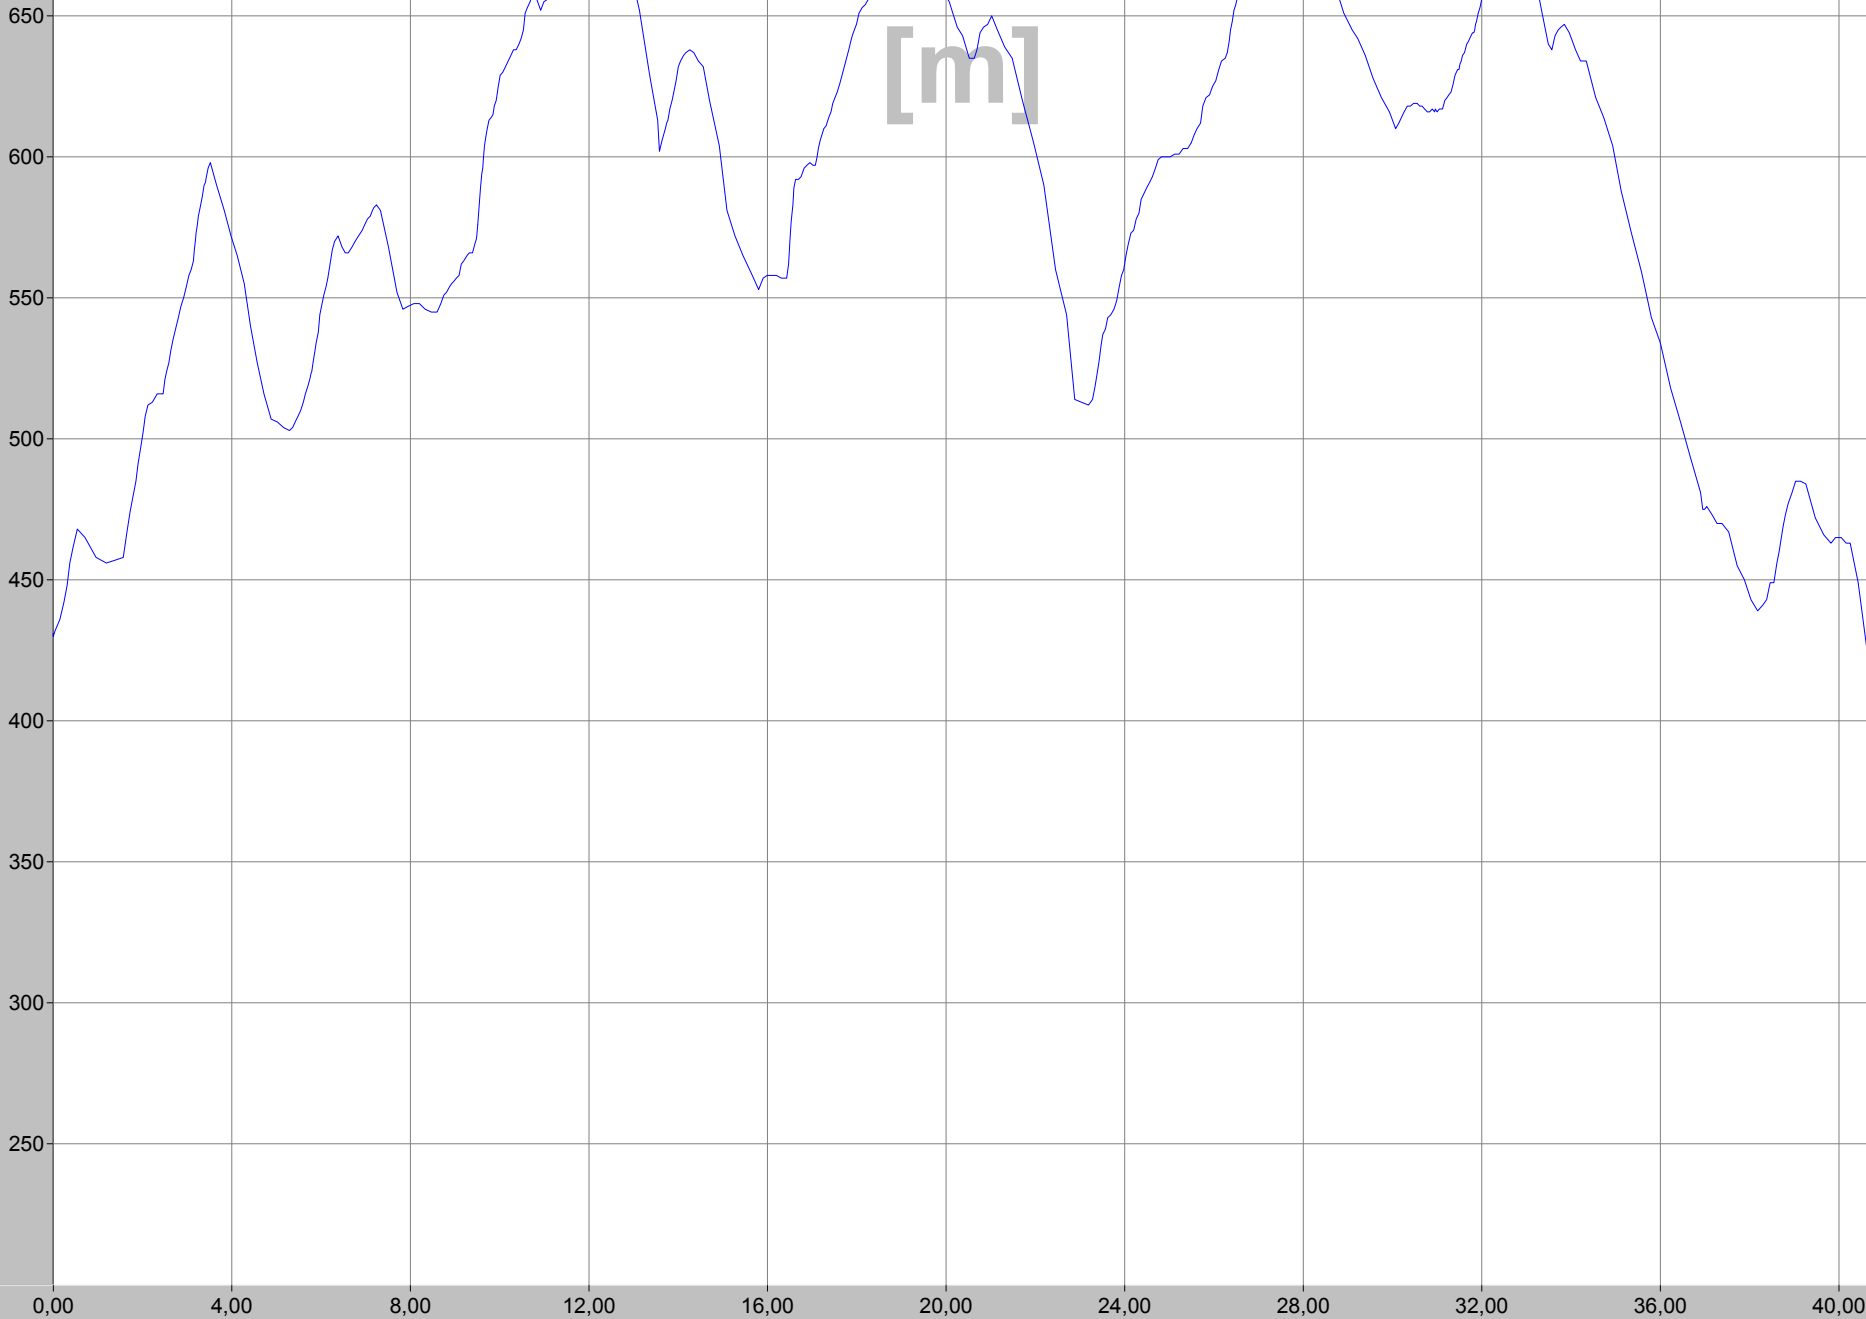

Alti [m]  
Start: 430  
Dest: 423  
Diff: -7  
Avg: 592  
Max: 692  
Min: 423

# Altitude [m]

**CICLOSPORT**

**HACtronic**

**EBBT Grand hallieux**

Name:  
Club:  
File:

Rob Verhoeven  
an 2005\14 april MTB Butgenbach.dat

Start:  
Finish:  
Rec-Time:

Grand Hallieux  
Grand Hallieux  
28.03.2005, 08:58