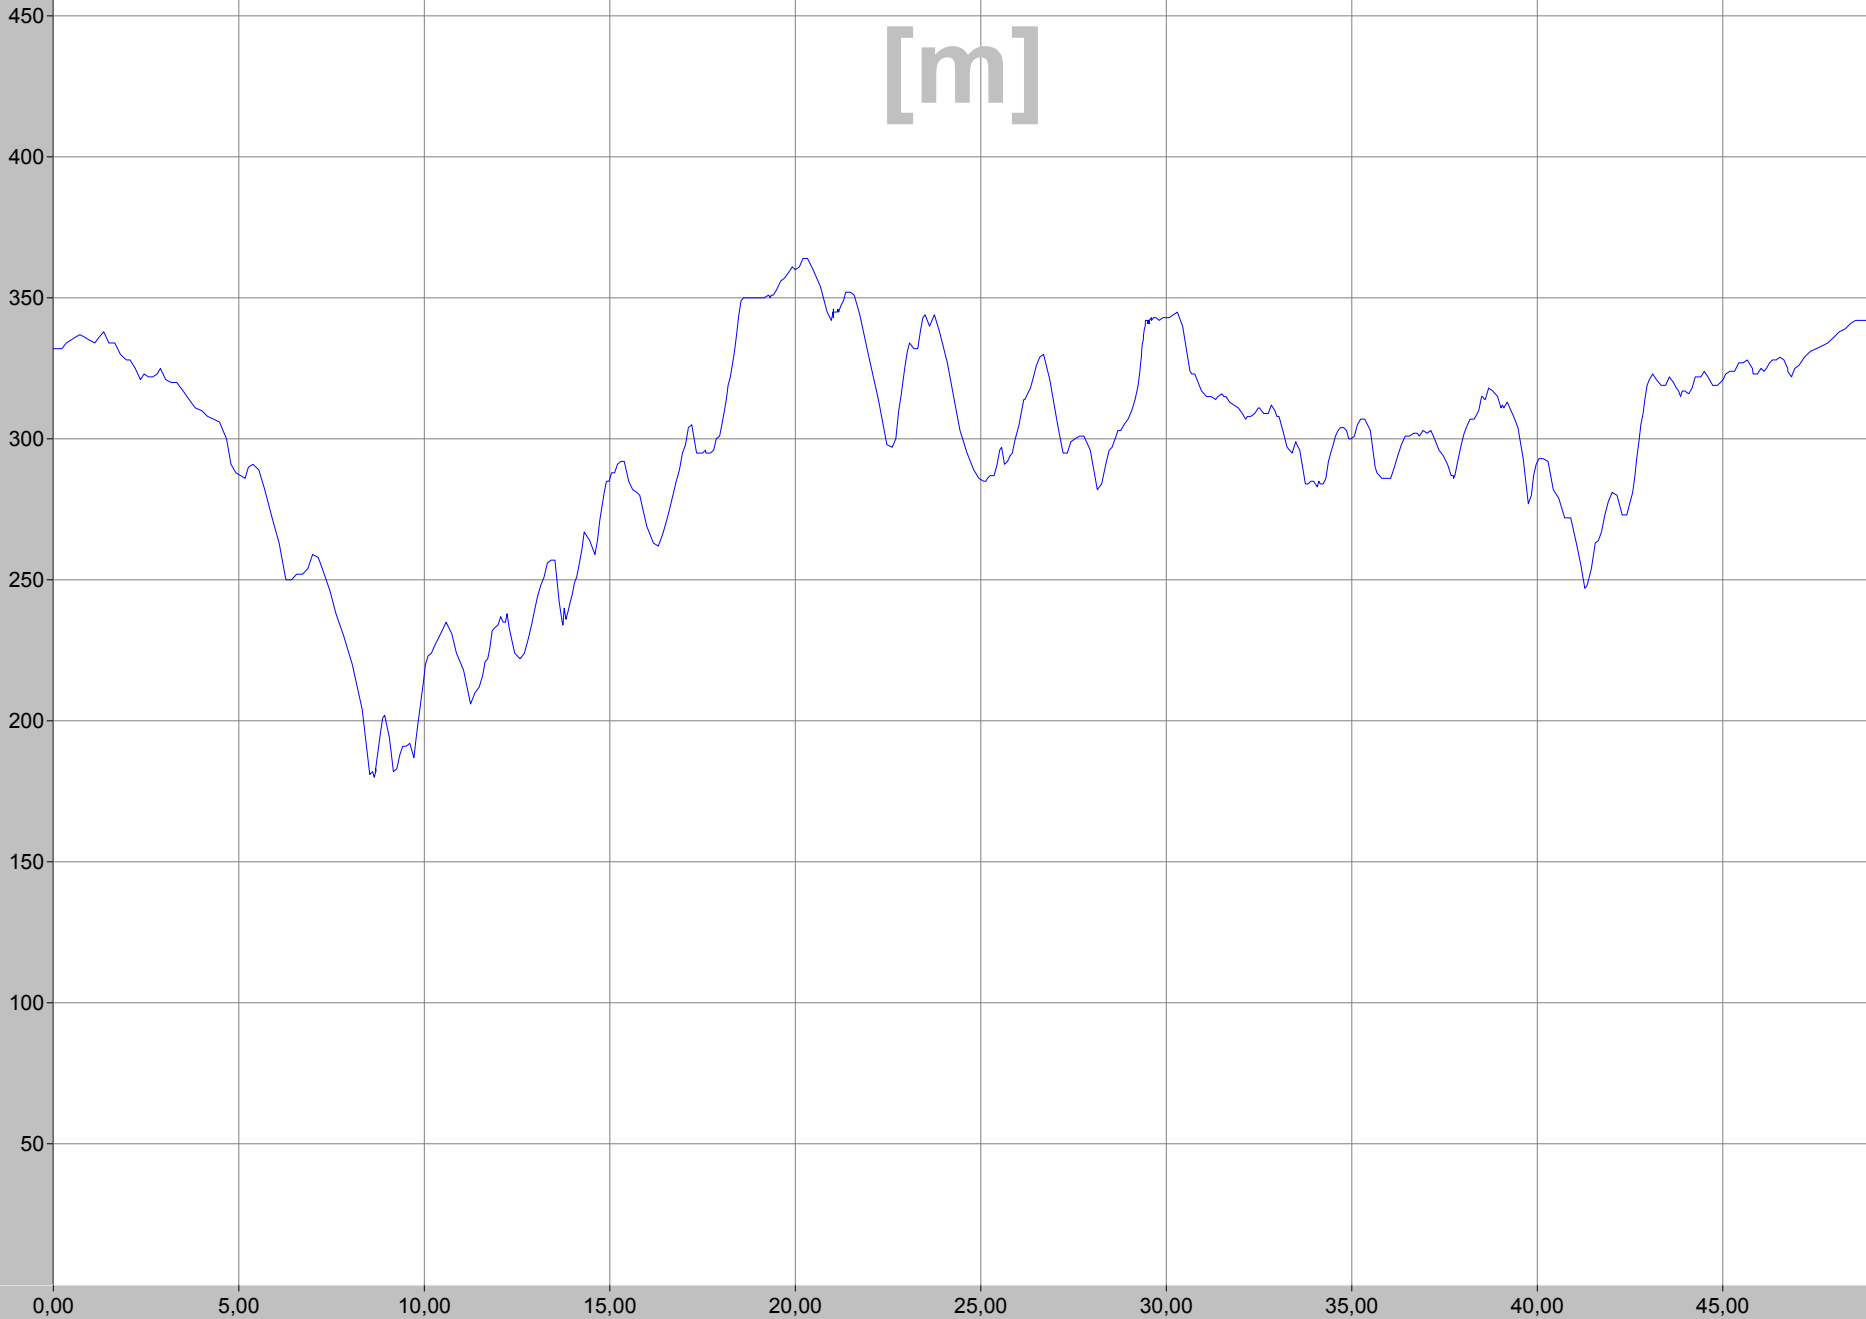

Alti [m]
Start: 332
Dest: 343
Diff: 11
Avg: 301
Max: 364
Min: 180

Altitude [m]

HACtronic

Herve rode route

Name: Rob Verhoeven
Club: Rob's Hoogteprofielen
File: alinlngen 2004\28 sept MTB Herve.dat

Start:
Finish:
Rec-Time: