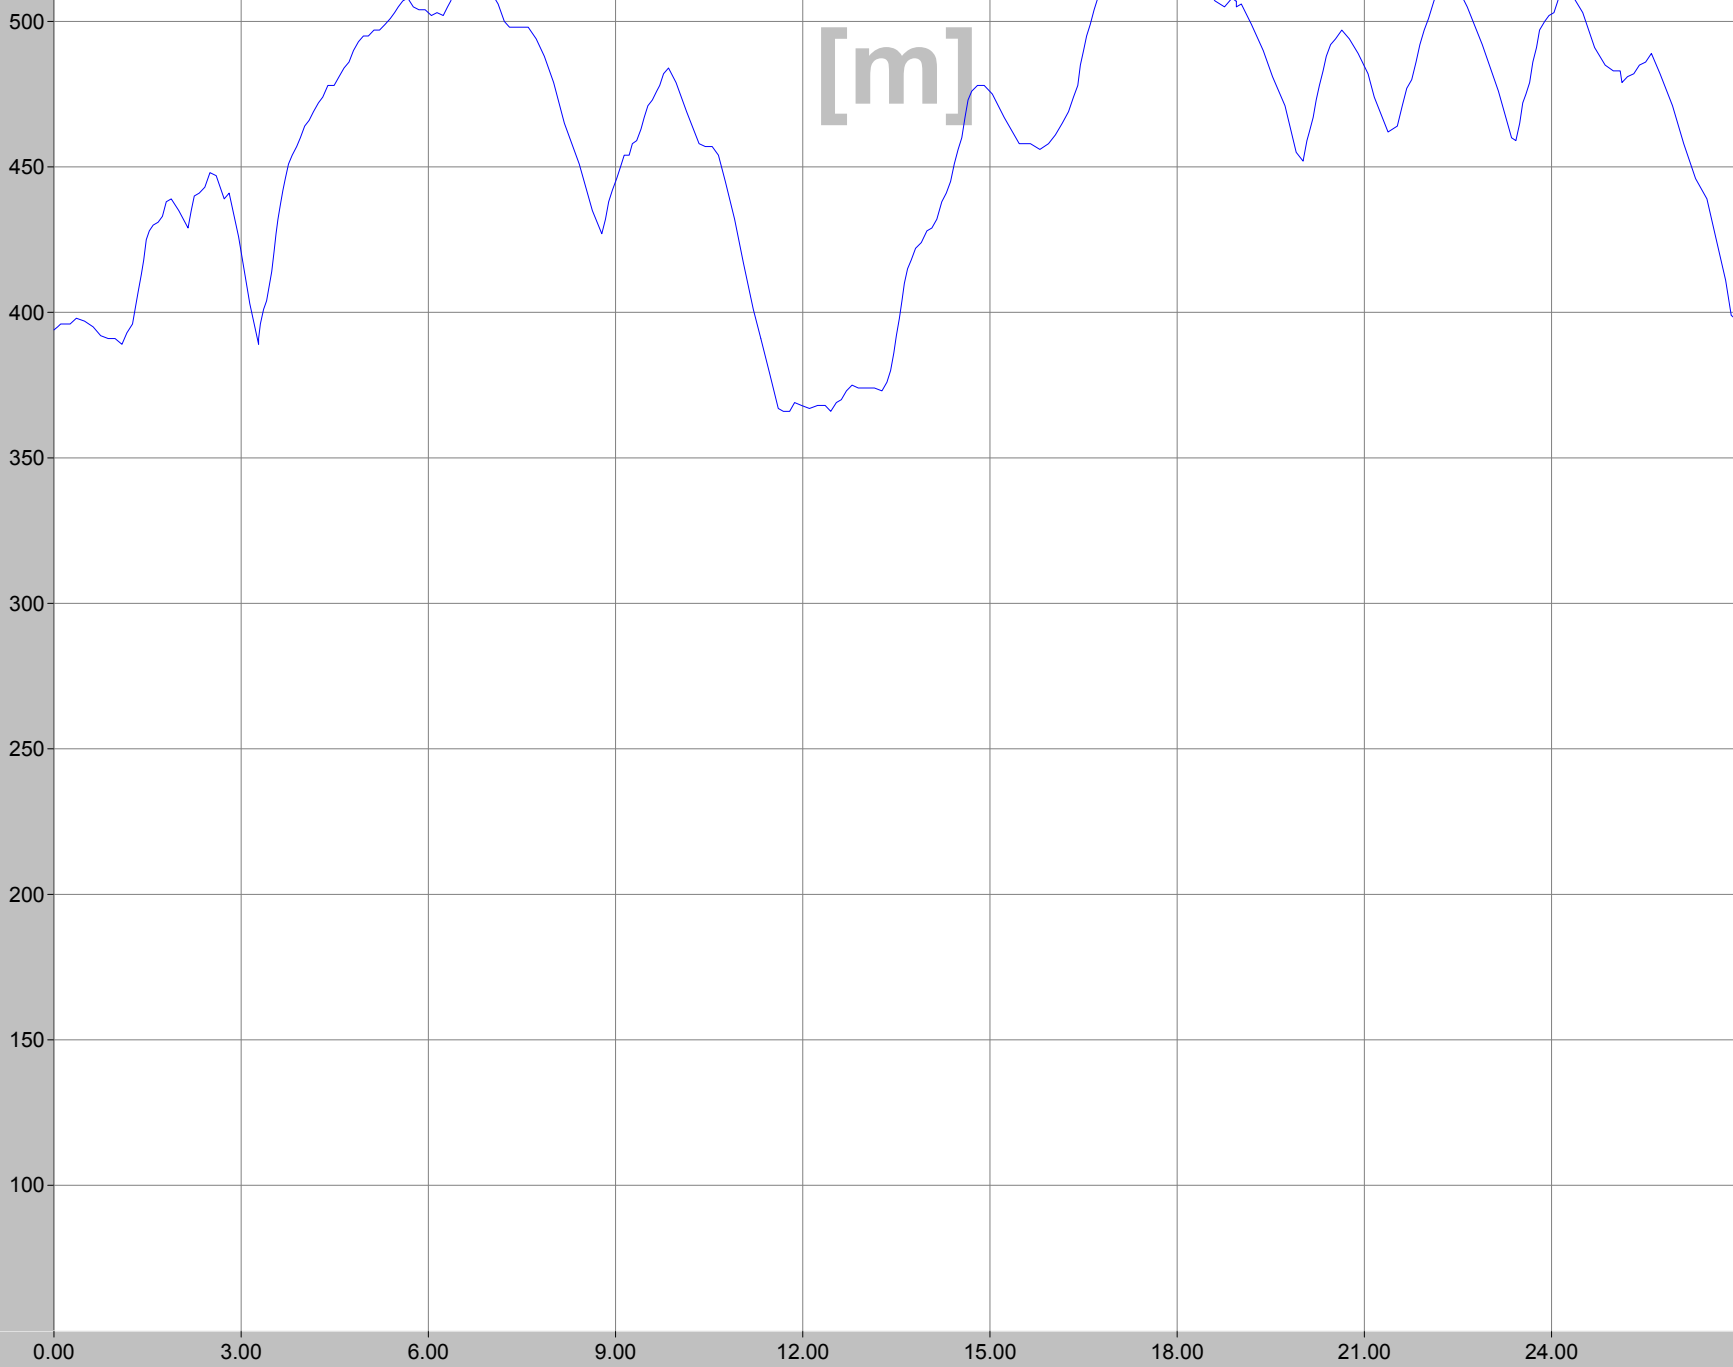

Alti [m]
Start: 394
Dest: 397
Diff: 3
Avg: 461
Max: 538
Min: 366

Altitude [m]

CICLOSPORT

HACtronic

Houffalize blauw

Name:
Club:
File:

ingen 2003\27 apr MTB Houffalize.tur

Start:
Finish:
Rec-Time: