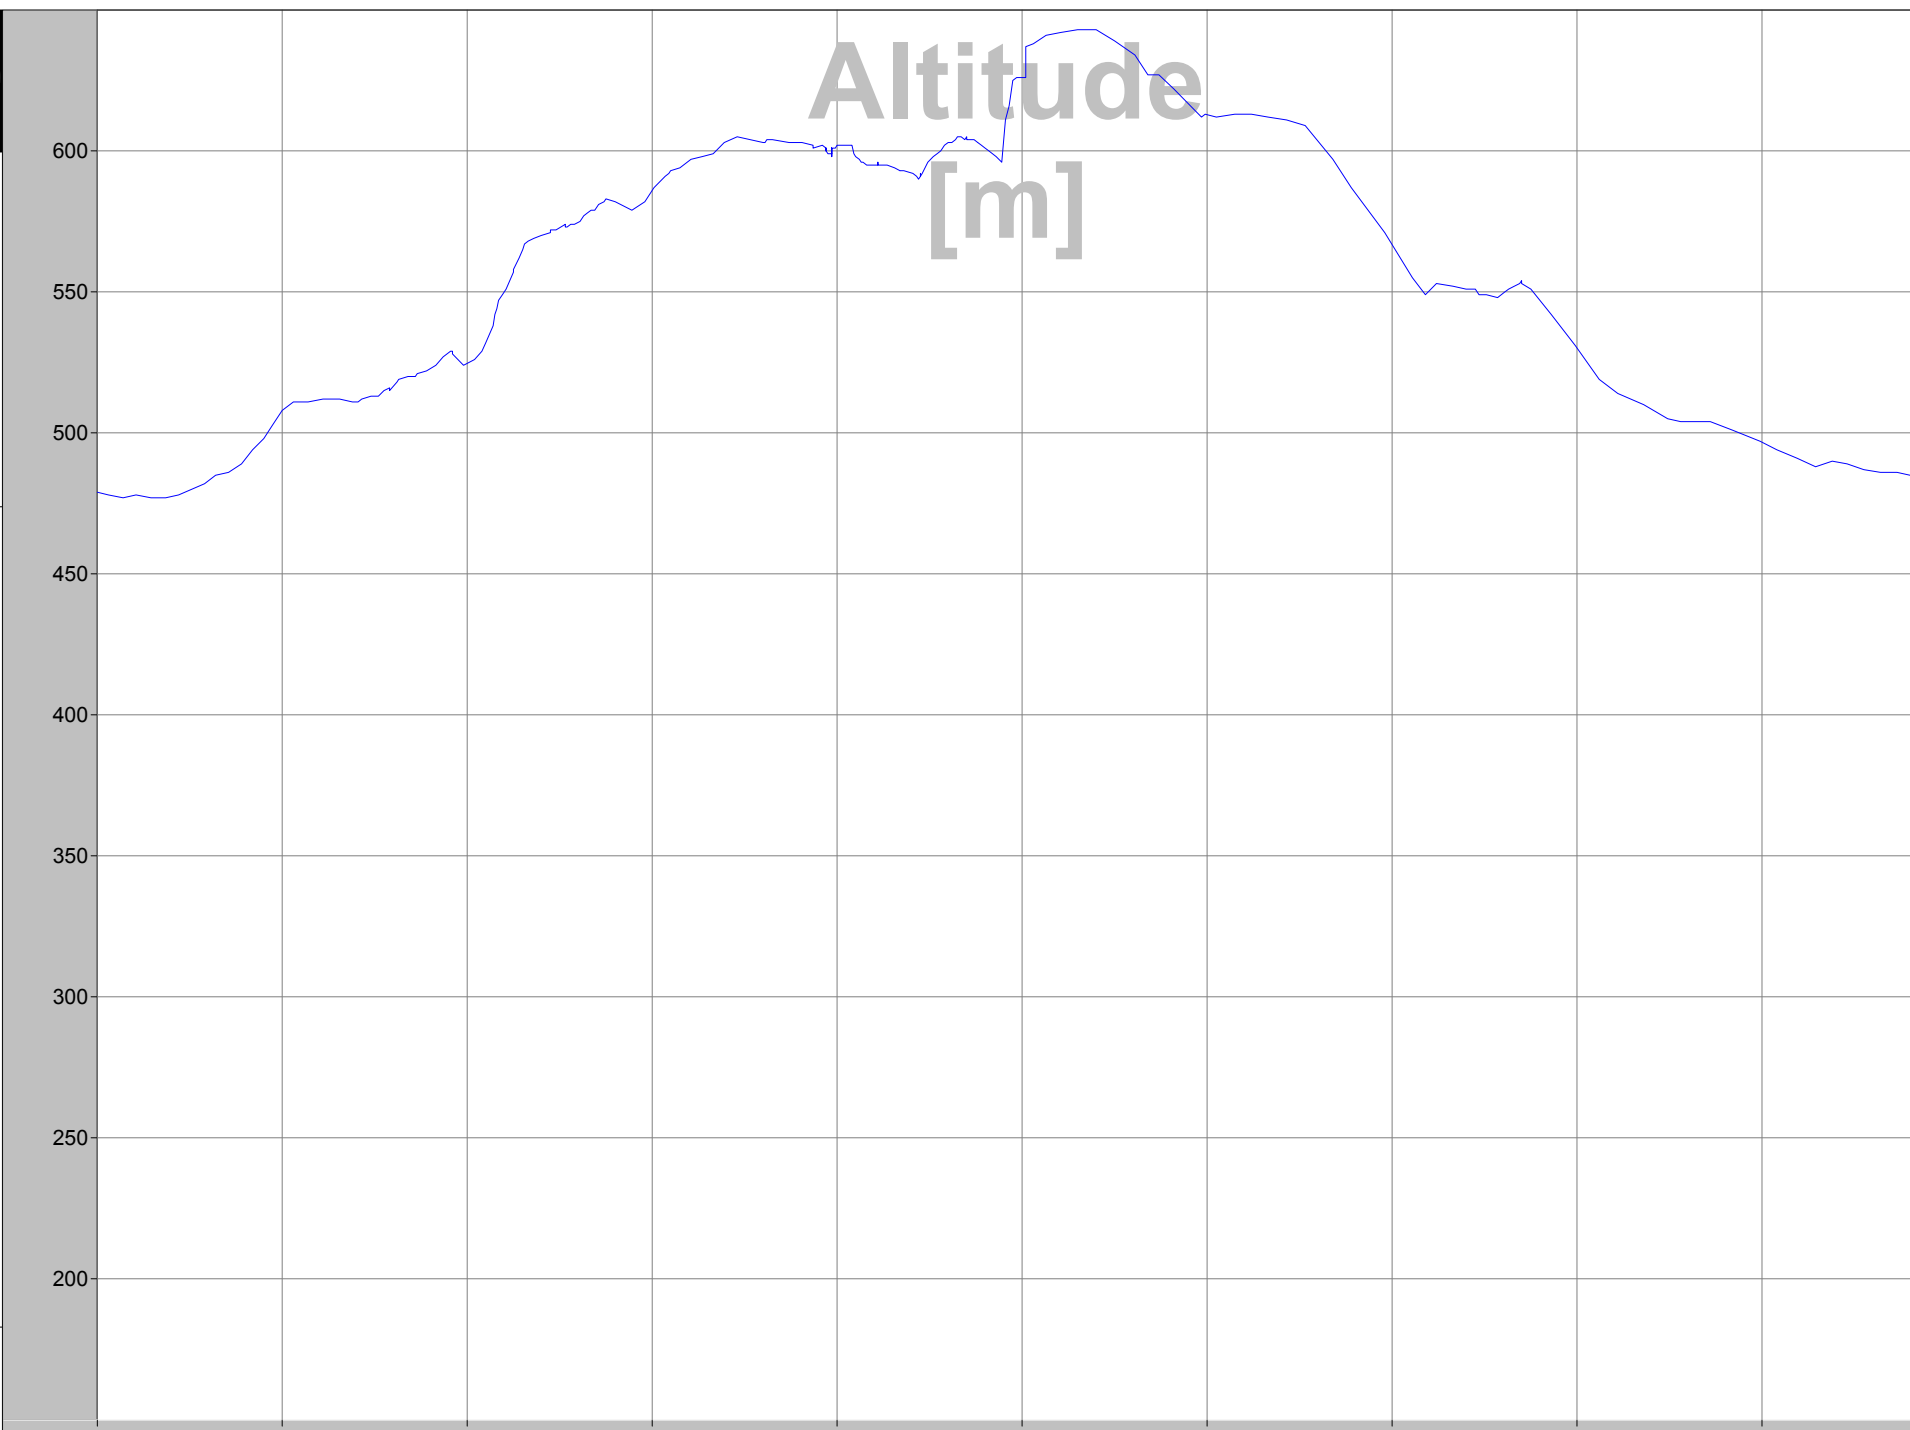

Alti [m]
Start: 479
Dest: 484
Diff: 5
Avg: 572
Max: 643
Min: 477

Altitude [m]

Name:
Club:
File:

HACtronic

Rob Verhoeven
ningen 2005\20 feb MTB Malmedy.dat

Malmedy Route groen 1

Start:
Finish:
Rec-Time:

Malmedy
Malmedy
20.02.2005, 12:12