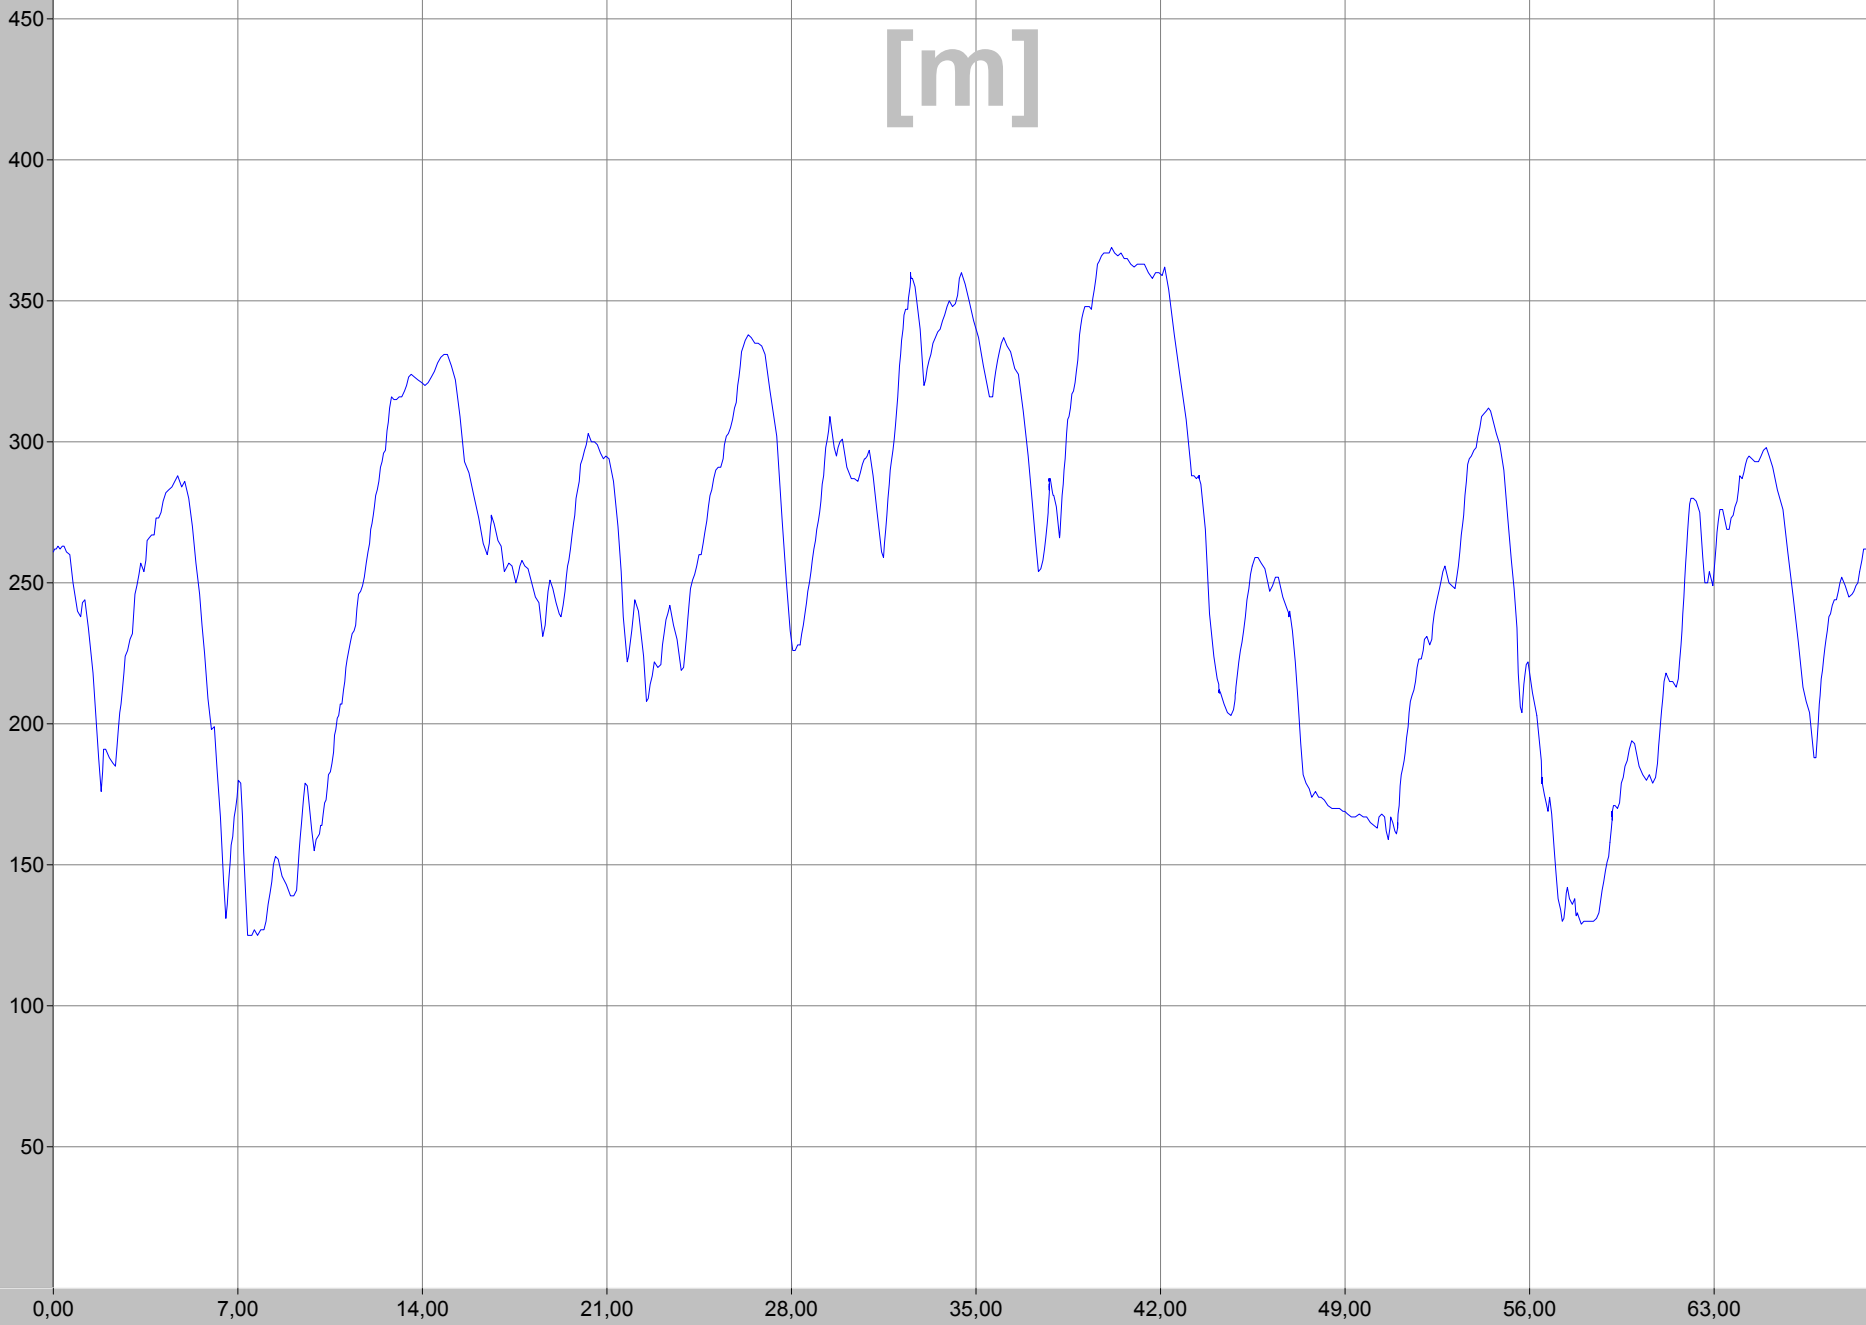

Alti [m]
Start: 261
Dest: 257
Diff: -4
Avg: 247
Max: 369
Min: 125

Altitude [m]

Name:
Club:
File:

HACtronic

Rob Verhoeven

Start:
Finish:
Rec-Time:

03.04.2005, 09:16

Oline Spa Oline

Oline
Oline

Page:
1 of 1