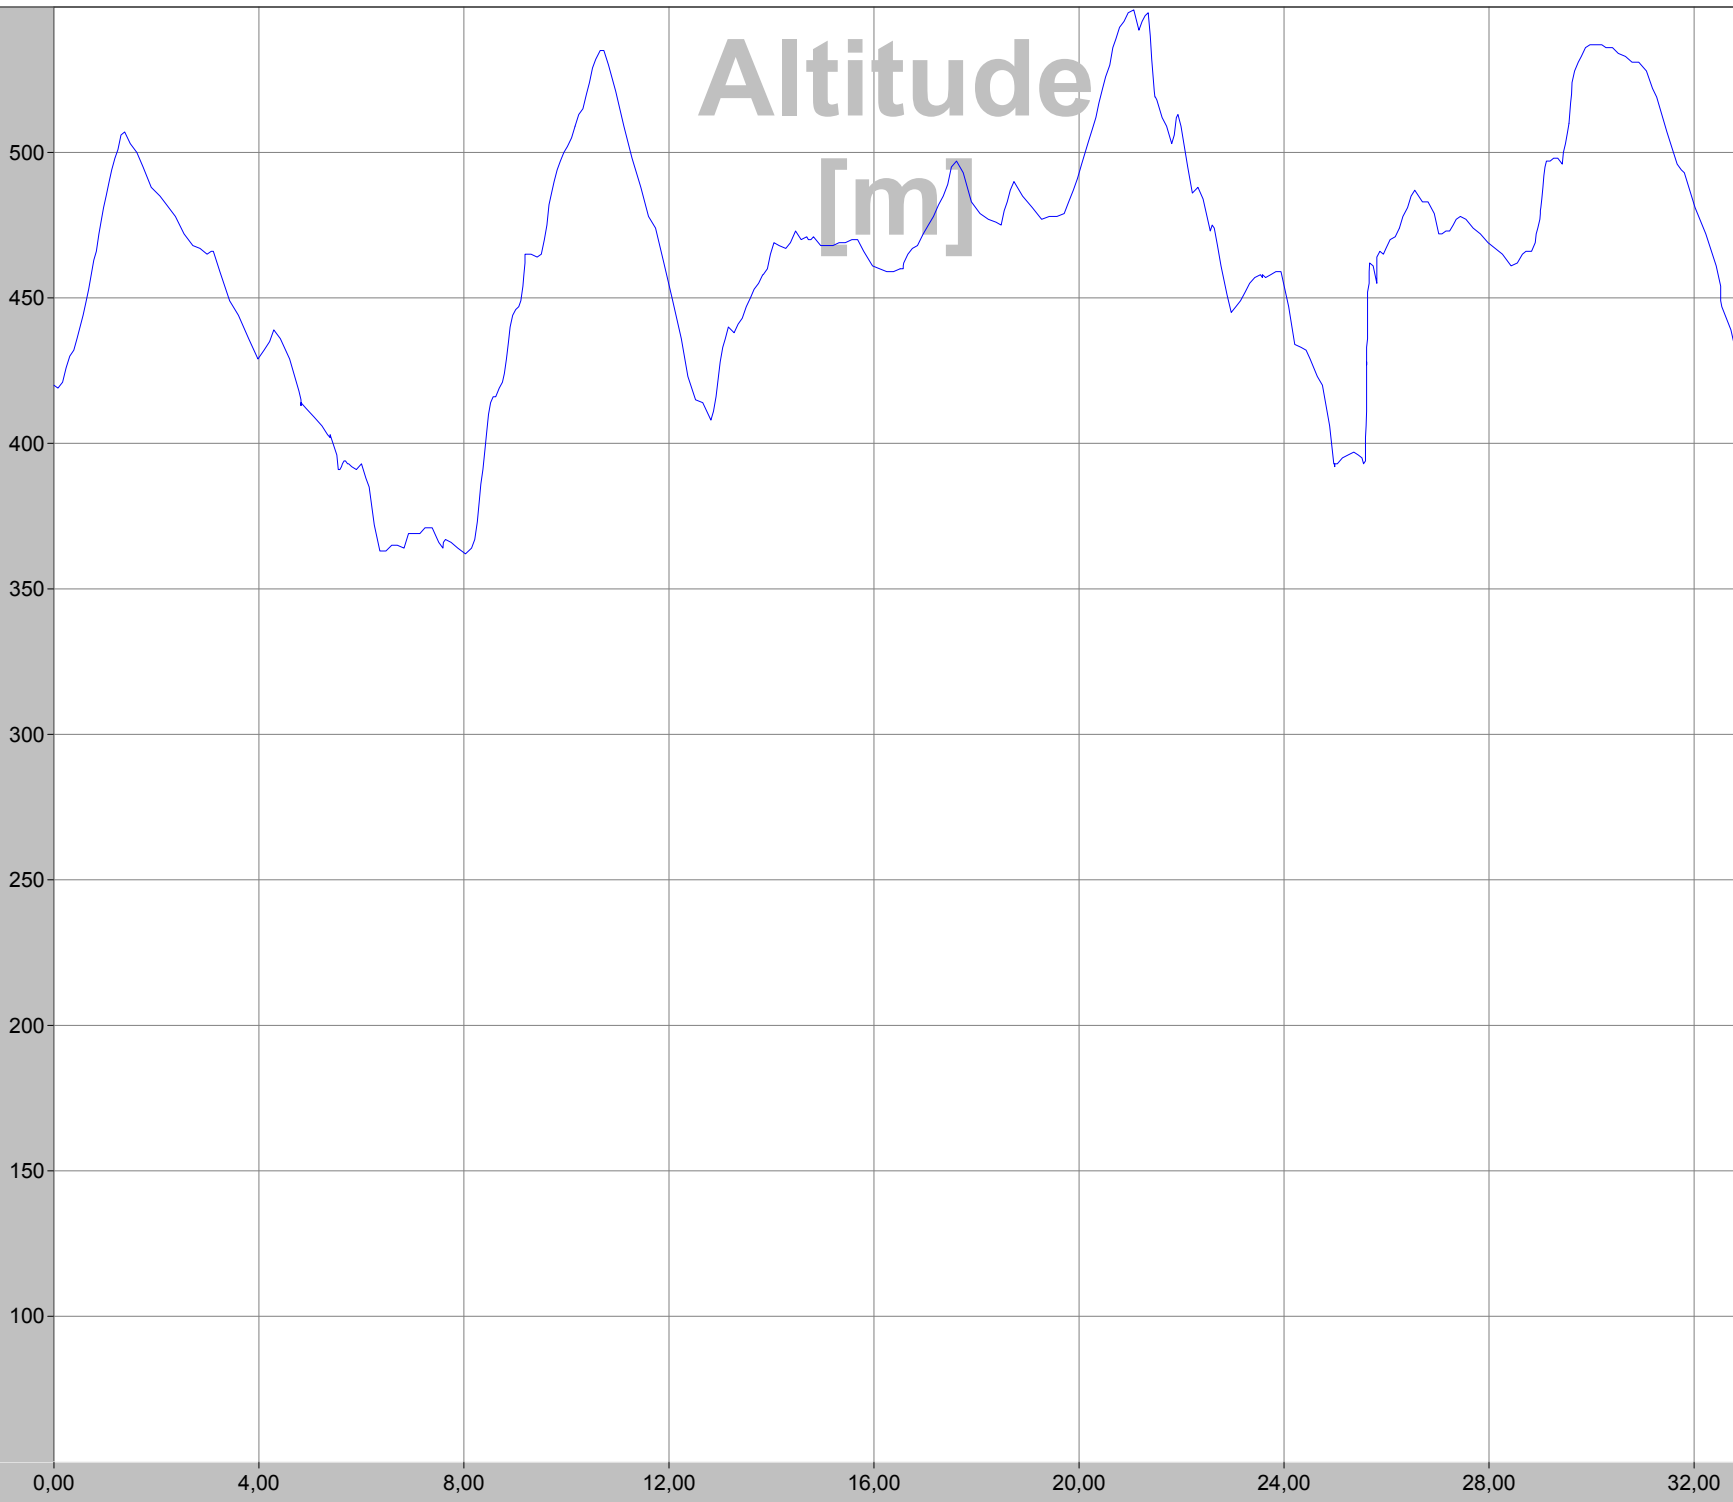

Alti [m]
Start: 420
Dest: 426
Diff: 6
Avg: 461
Max: 549
Min: 362

Altitude [m]

CICLOSPORT

Name:
Club:
File:

HACtronic

200315 november MTB Onderval.dat

Onderval, rode route

Start:
Finish:
Rec-Time:
Kerk Onderval
Kerk Onderval
15.11.2003, 13:01