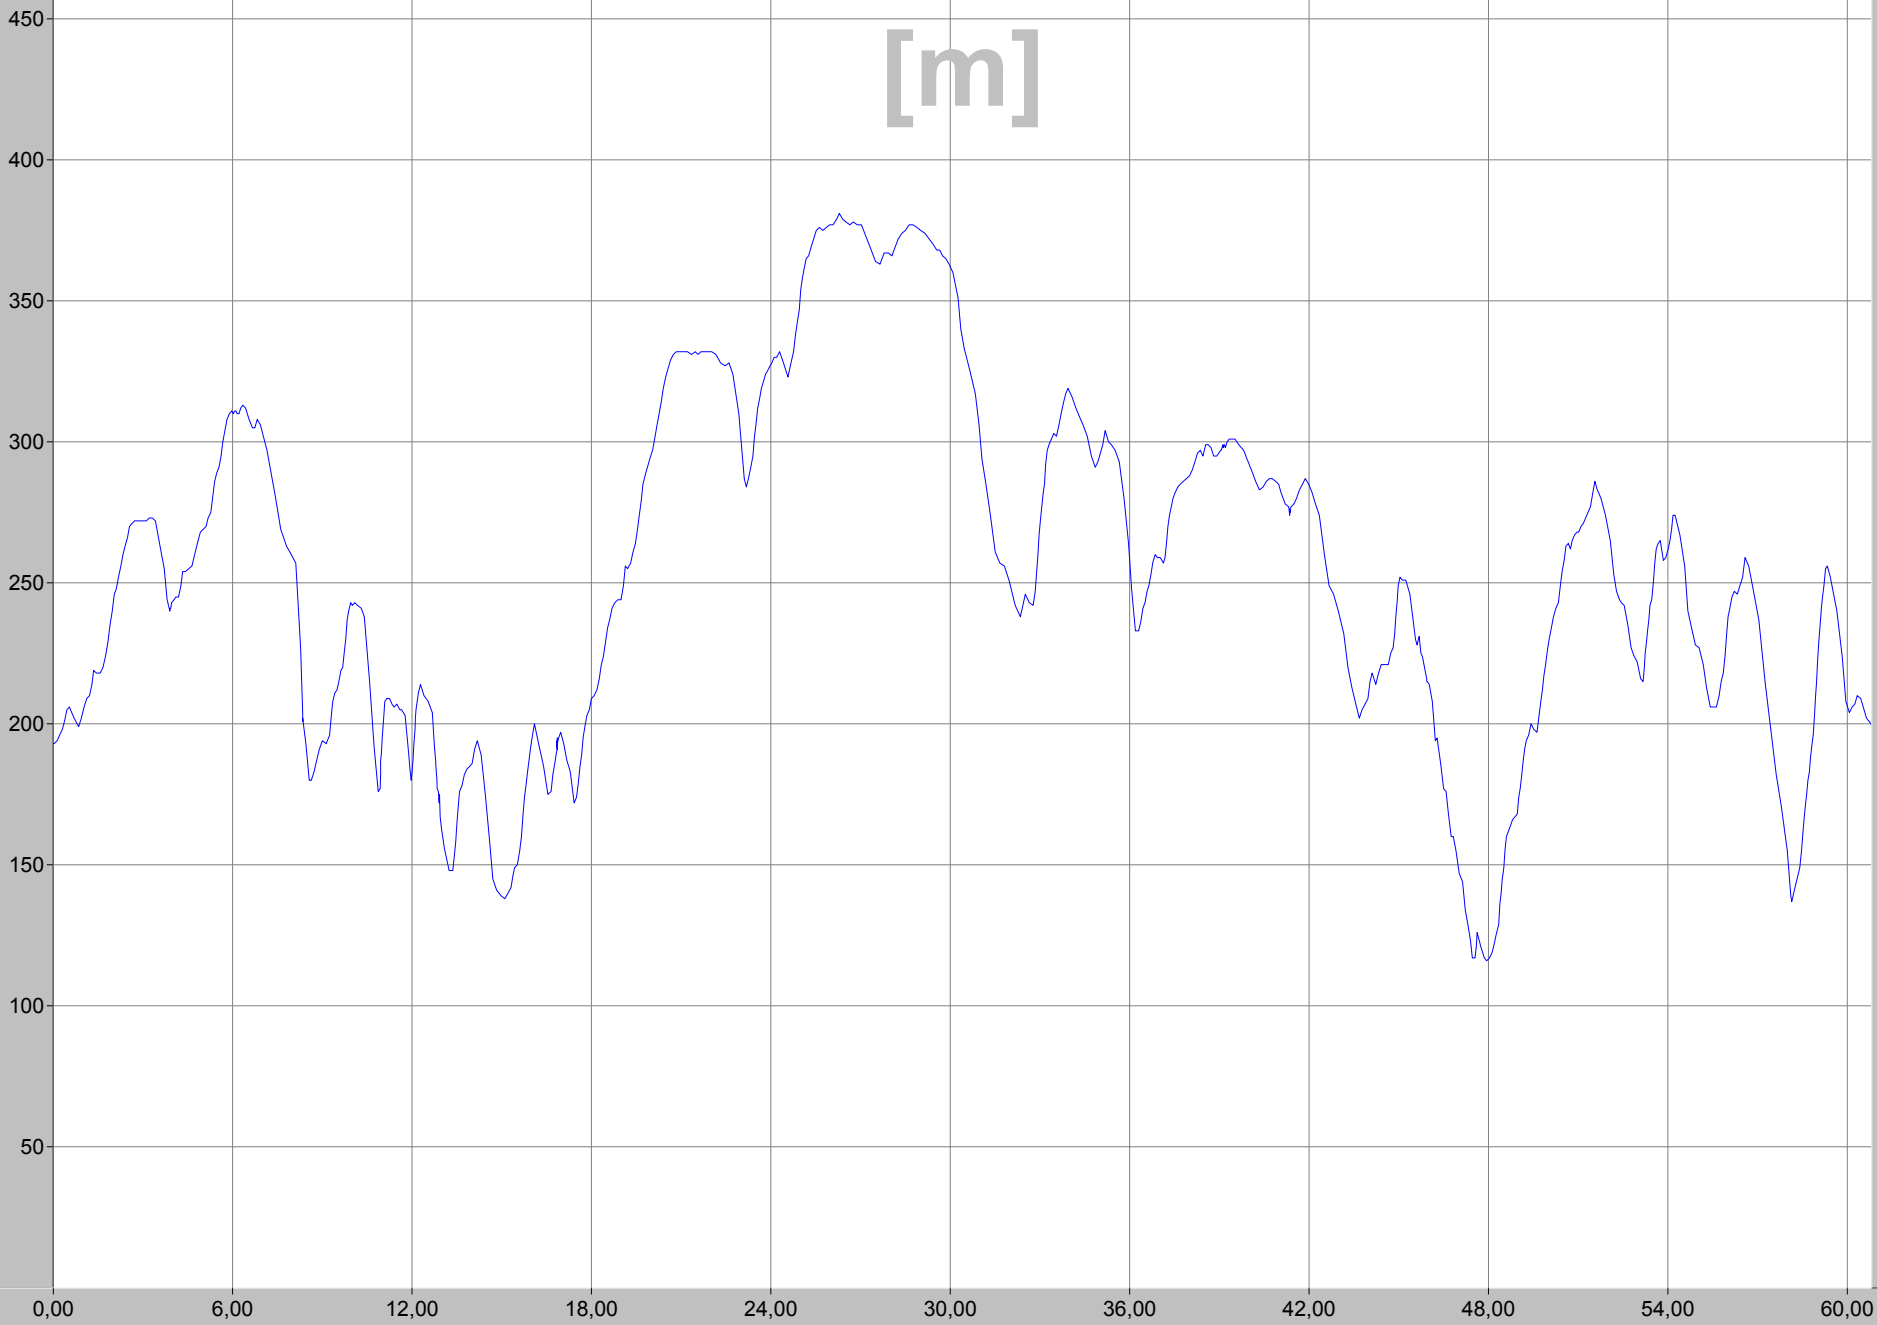

Alti [m]
Start: 193
Dest: 199
Diff: 6
Avg: 245
Max: 381
Min: 116

Altitude [m]

HACtronic

Theux rode route

Name:
Club:
File:

Rob Verhoeven
Rob's Hoogteprofielen
ainingen 200415 mei MTB_Theux.dat

Start:
Finish:
Rec-Time:

Theux (kasteel Franchimont)
Theux (kasteel Franchimont)
15.05.2004, 12:58

Page:
1 of 1