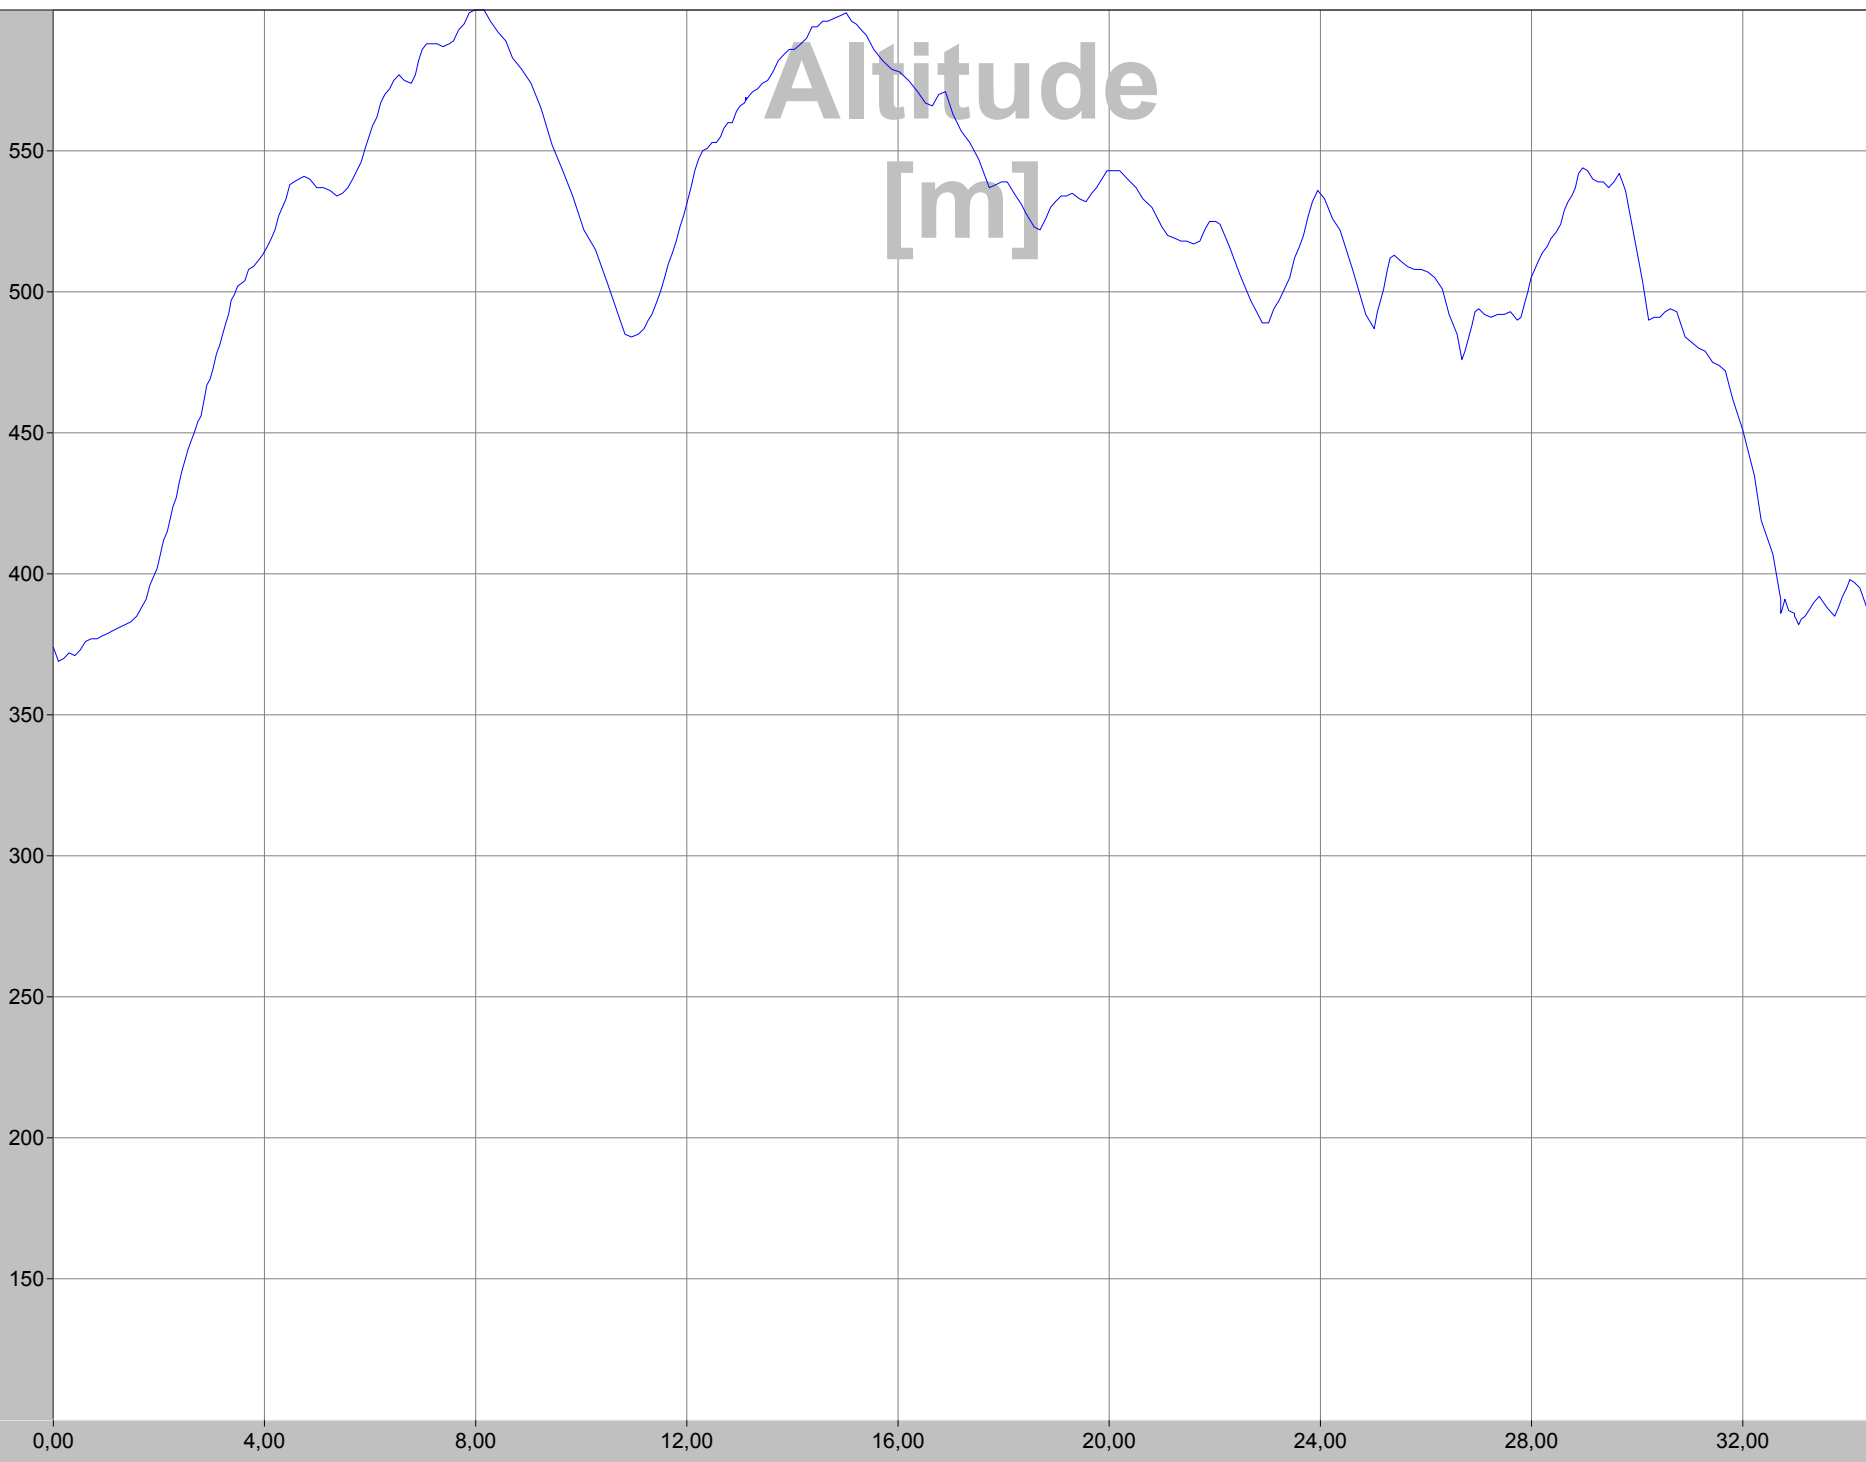

Alti [m]
Start: 374
Dest: 379
Diff: 5
Avg: 508
Max: 600
Min: 369

Altitude [m]

HACtronic

Vielsalm route 3

Name: Rob Verhoeven
Club: Rob's Hoogteprofielen
File: ainingen 2004\2 okt MTE Vielsalm.dat

Start:
Finish:
Rec-Time: